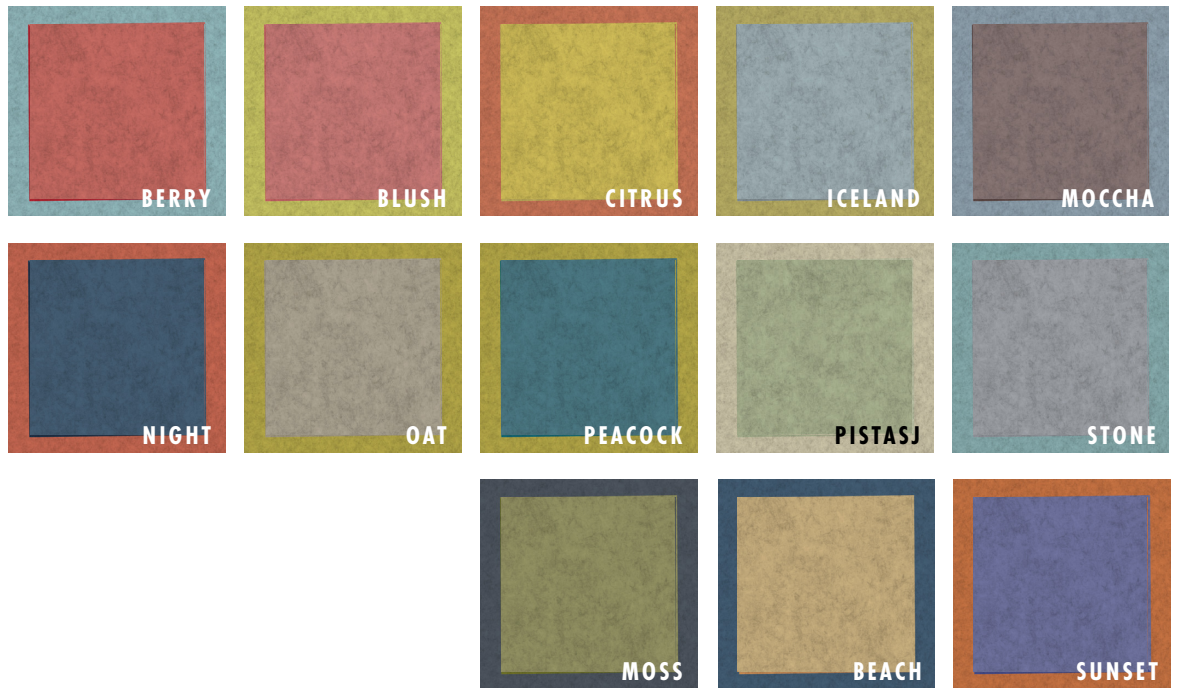

## Material / PET Felt

With its textile like appearance, PET felt is a great choice for use in interior design and decorative applications. Despite its soft look, PET felt has good impact-resistance, making it a durable option for long-term use, even in demanding spaces. The open structure of felt is one of its key features, as it contributes to its outstanding acoustic properties. This means that the material can effectively absorb sound, making it an ideal choice for our products.

## Designer's color palettes

To customize the color of your Slope acoustic module, we require two color codes - one for the front face and a second one for the edge. To maintain its original appearance, we suggest that you choose a edge color that contrasts the front face color. However, if you have only one color reference, you can contact us, and we will help you find the perfect combination.