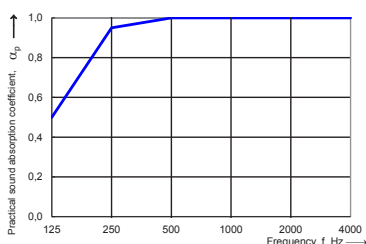

Sound absorption coefficient according to ISO 11654

Complete test report and details available on request