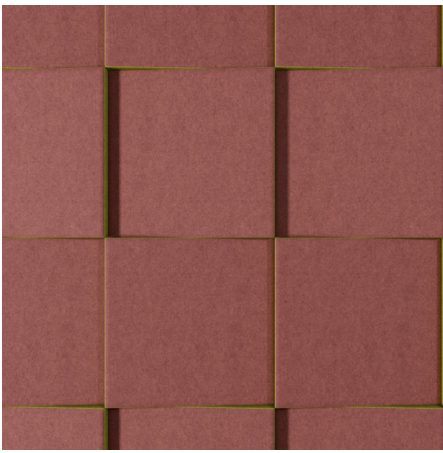

# Slope

Slope is a minimalist acoustic wall module, designed to complement the Ridge collection but can also stand alone. Its sloping front features the same contrasting colors on the edge as the Ridge modules, creating a smooth connection between the two. Choose from our designer color palette or specify a custom color to match your particular needs.

## Material / PET Felt

With its textile like appearance, PET felt is a great choice for use in interior design and decorative applications. Despite its soft look, PET felt has good impact-resistance, making it a durable option for long-term use, even in demanding spaces. The open structure of felt is one of its key features, as it contributes to its outstanding acoustic properties. This means that the material can effectively absorb sound, making it an ideal choice for our products.

To customize the color of your Slope acoustic module, we require two color codes - one for the front face and a second one for the edge. To maintain its original appearance, we suggest that you choose a edge color that contrasts the front face color. However, if you have only one color reference, you can contact us, and we will help you find the perfect combination.