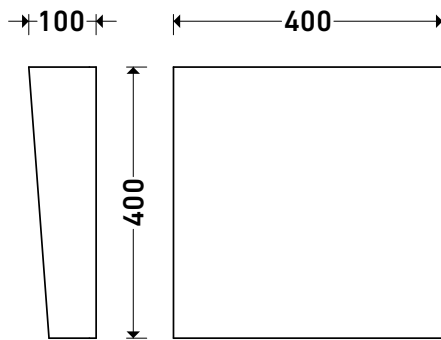

# Slope

Slope is a minimalist acoustic wall module, designed to complement the Ridge collection but can also stand alone. Its sloping front features the same contrasting colors on the edge as the Ridge modules, creating a smooth connection between the two. Choose from our designer color palette or specify a custom color to match your particular needs.