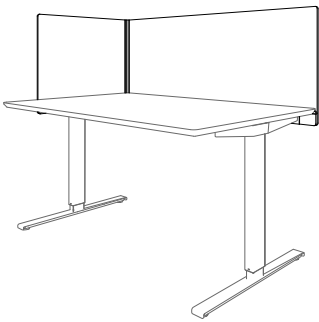

Product configurations