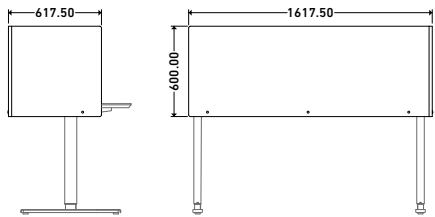

**Designer / Year Of Design**

Tuyo Design Studio / 2022

**Acoustic**

Tested according to ISO 354.  
Complete report available on request.

**Fire Rating**

B-s2-d0

**Mounting**

Focus is fixed to the desk with three separate L-brackets under the front of the desk and one under the side. Fits most tables 1600mm wide. Other sizes can be produced to measure.